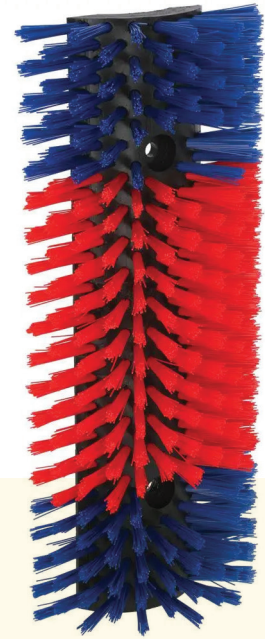

Multi Use Scratch Brush

Versatile mounting options.
Ideal for head and throat.
Can be used by all farm animals.
Redirects destructive scratching

Introducing the **Multi Use Scratch Brush**, your solution for gentle and effective itching relief without the risk of hair pulling or injury to your animals. Specifically designed for the **head and throat areas**, this brush offers unparalleled comfort and relief for a variety of animals.

Versatility is at its core, with multiple mounting options available. Choose from **walls, corners, stables, or posts** to ensure the brush fits seamlessly into your space. Suitable for **calves, cattle, horses, goats**, and more, the **Multi Use Scratch Brush** adapts to the grooming needs of different animals.

Specifications

- Dimensions: 75cm x 22cm
- Bristle Length: 5cm
- Material: Polyamide bristles

Features

- Designed to provide gentle itching relief without injury
- Multiple mounting options for versatile use
- Suitable for a wide range of farm animals
- Soothing and efficient grooming experience with durable polyamide bristles