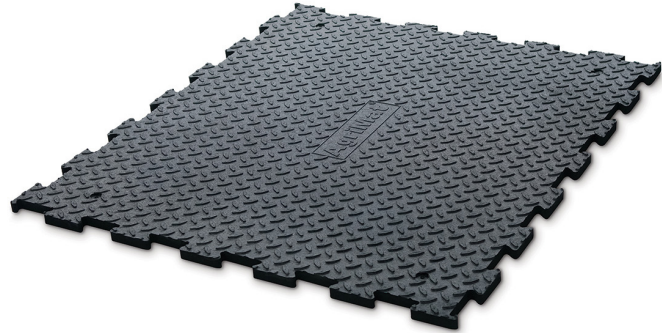

Legend

Premium quality checker plate surface with a soft, yet sturdy studded base.

Numat 'Legend' is true to its name, providing everything you (and your animals) could wish for in a rubber mat: grip, comfort, durability, and quality that will hold its value for years to come.

Applications

Yard, Entry/Exit, Feed Pad, Laneway, Herringbone Platform, Stable, Deer Shed

Properties

Made from high MPA rubber from new and recycled product using a unique vulcanisation process. Fully sealed and won't hold moisture or bacteria.

Specifications

Features

- Easy to clean surface pattern
- Studded base for added comfort
- Heavy duty rubber, made to last

Strengths

- Reduces incidence of lameness
- Offers excellent traction
- Improves cow flow

Dimensions

Length: 1070mm

Width: 920mm

Thickness: 25mm

Slip Resistant

10 Year Warranty

Recycled Rubber

Certified Installation