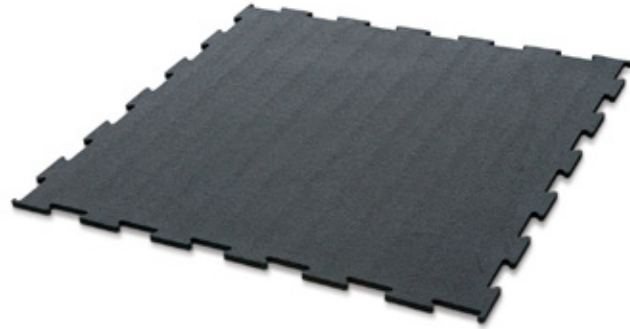

Unimat

Premium 12mm interlocking mats,
with cellular profile and ribber base.

Unimat rubber matting is made of high-quality German rubber. Its cellular profile and ribbed base ensure superior comfort and shock absorption compared to concrete surfacing. Extremely durable and user-friendly, it can be adapted to a wide range of applications. Highly recommended for stables.

Applications

Stables, Deer Sheds

Properties

Made in Germany from recycled rubber using a unique vulcanisation process. Fully sealed and won't hold moisture or bacteria.

Specifications

Features

- Interlocking edge
- Ribbed base ensuring comfort and shock absorption
- 10 year warranty

Strengths

- Reduces hoof and shoe wear
- Lowers noise and increases warmth
- Reduces cost and cleaning time

Dimensions

Length: 1000mm

Width: 1000mm

Thickness: 12mm

Recycled Rubber

Certified Installation