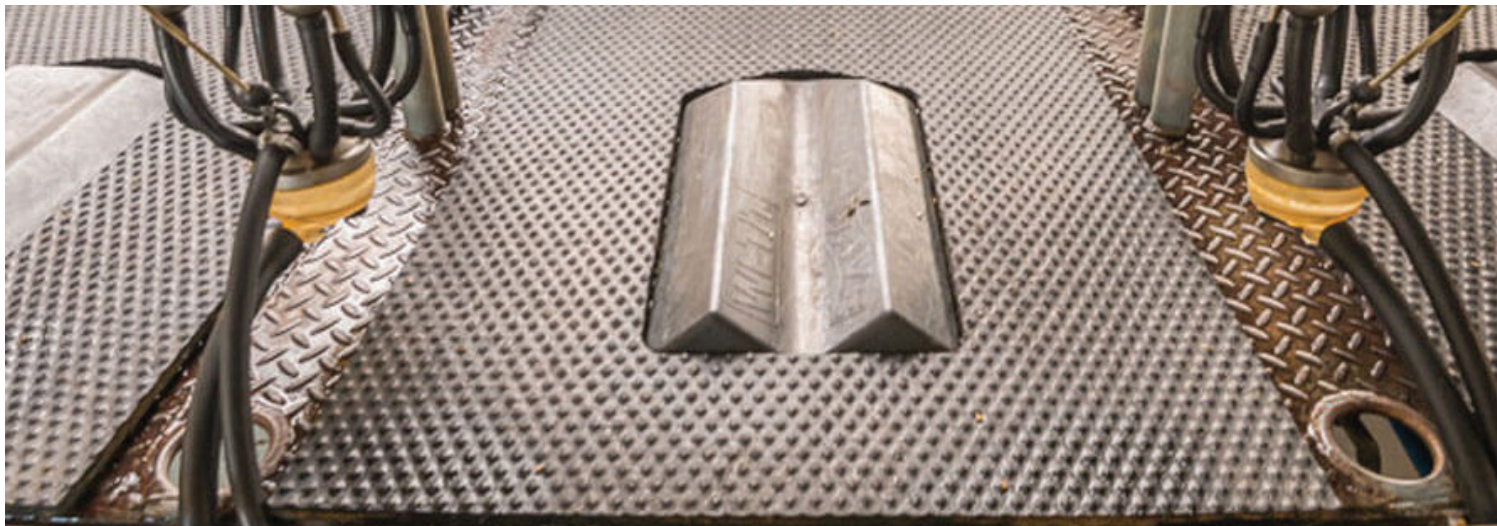

Dimensions

Length: 1650mm

Width: 750mm (tail end),
600mm (head)
or can be cut to size

Thickness: 17mm

Slip Resistant

10 Year Warranty

Recycled Rubber

Certified Installation