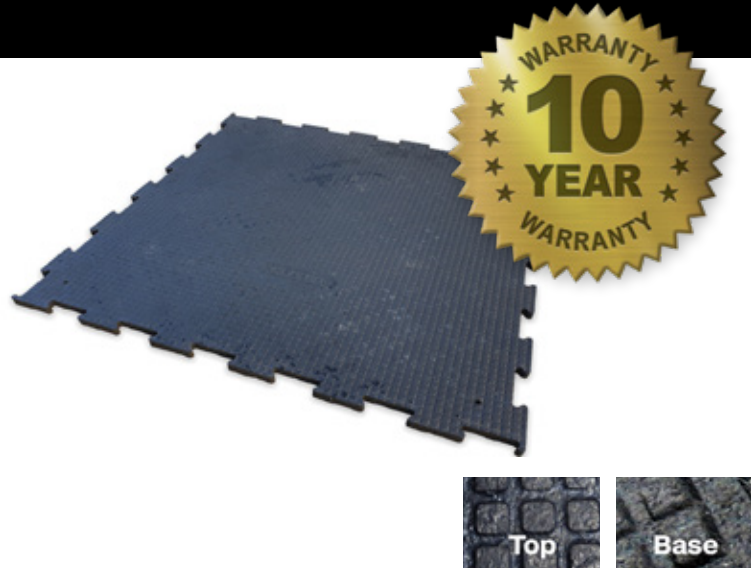

Hooves choose it.

Karera

Premium interlocking mat with a grid-profile surface and thick multi square base.

Karera is a high-quality German-made mat that has an anti-slip grid profile surface. This makes it a robust yet comfortable rubber mat, perfect for enhanced animal health and productivity.

Applications

Stable, Wash Bays, Deer Sheds

Properties

Made in Germany from recycled rubber using a unique vulcanisation process. Fully sealed and won't hold moisture or bacteria.

Specifications

Features

- Easy to clean grid profile pattern
- Multi square base for comfort
- Precision-cut interlock edges
- Cushioned base for comfort

Strengths

- Reduces slipping and falls
- Less hoof wear, less lameness
- Heavy duty, won't move or buckle

Dimensions

Length: 1000mm

Width: 1000mm

Thickness: 20mm

Slip Resistant

10 Year Warranty