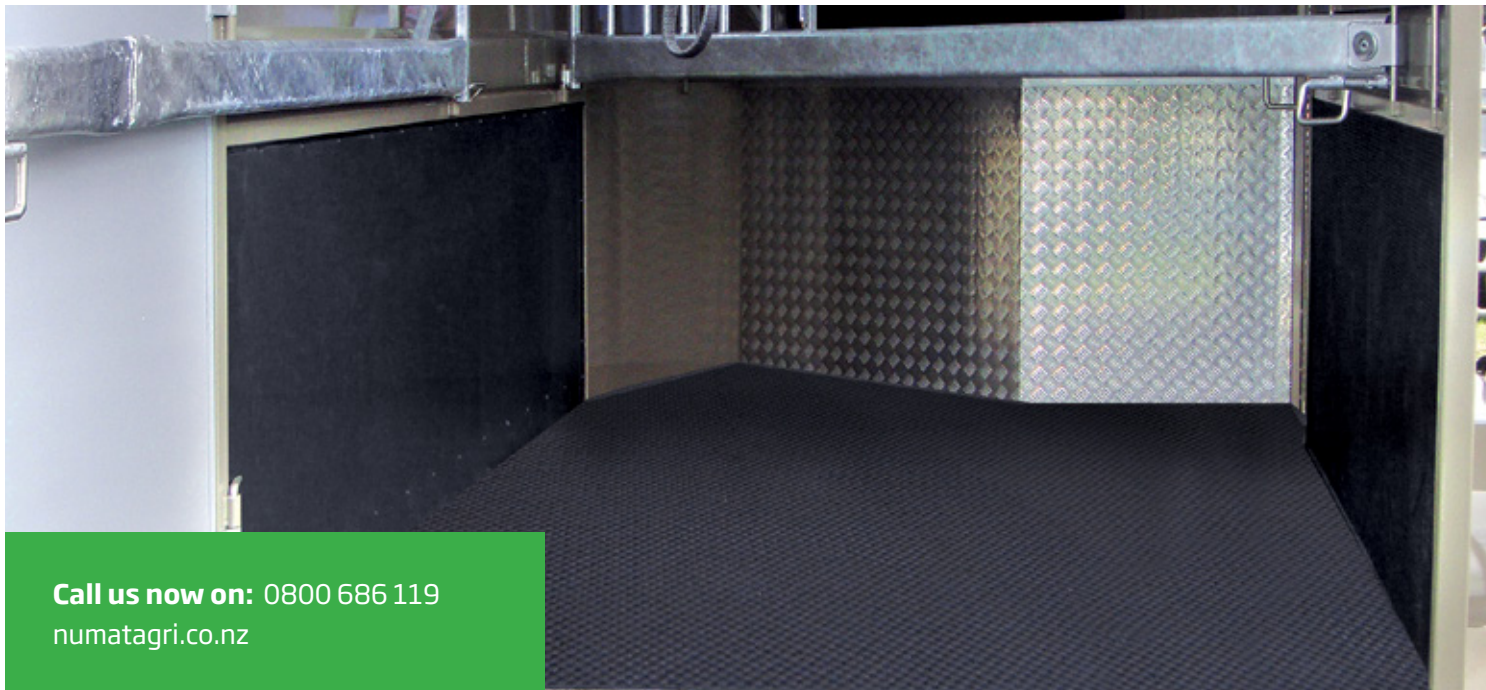

Hammerblow

Hammerblow Mat is the ideal flooring solution for horse trucks and floats.

Hammerblow's woven inlay ensures extra strength and durability. Comes with either a flat or ribbed base. The flat base option is excellent for gluing the mat to other surfaces. The ribbed base option is preferable when extra cushioning is required.

Applications

Horse Floats, Trucks and Trailers, Deer Shed Clean Zones, Industrial Areas.

Properties

Made from high MPA rubber from new and recycled product using a unique vulcanisation process. Fully sealed and won't hold moisture or bacteria.

Slip Resistant

Recycled Rubber

Certified Installation

Top

Flat Base

Rib Base

Specifications

Features

- Custom cut to required length
- Hammerblow pattern for grip
- Contains nylon inlay for added strength

Strengths

- Easy to clean
- Offers excellent traction
- Improves animal health

Dimensions

Length: Custom length | Width: Custom width | Thickness: 6mm, 10mm, 16mm